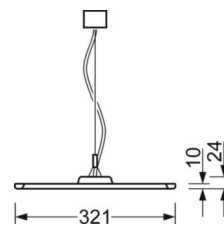

Reference	LED 6400lm 840
ηLB	100 %
Φ ↓/↑	74 % / 26 %
UGR lat./long.	17.1 / 16.4
VDU	65° < 3000cd/m²