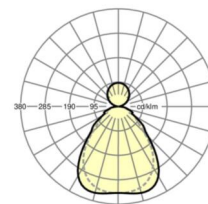

MECHANICS

Housing colour	silver grey/white aluminium RAL 9006
Dimensions (LxWxDxH)	1558mm x 321mm x 24mm
Weight (net)	6.3kg
Type of installation	Pendant individual mounting, Pendant light strip mounting

Dimensions

L	1558 mm	Length
B	321 mm	Width
H	24 mm	Height
A1	900 mm	Mounting distance single mounting
P min	150 mm	Minimum suspension length
P max	1900 mm	Maximum suspension length

DEEP-LINK

<https://www.regiolux.de/en/article/46205516175>